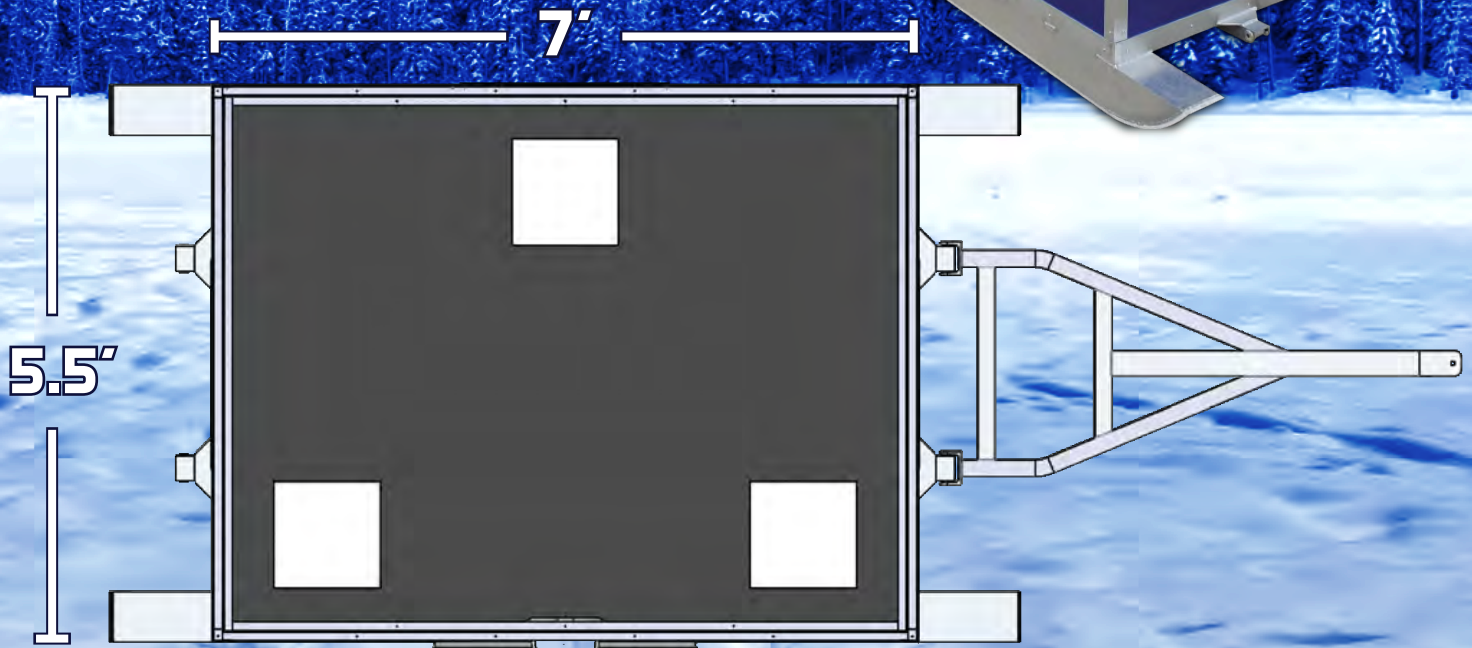

STRYKER MSRP: $6,250

The Stryker Ice House Skid is a one of a kind ice house. Moving to new locations and setting up has never been easier. The Stryker can take you places in deep snow that a wheel house cannot. Featuring a strong chassis and skis, it allows the Stryker to be pulled from either direction for maximum versatility and convenience.

- BUILT WITHOUT WOOD
- FIBERGLASS INTERIOR & EXTERIOR
- NO SEAMS
- GEL COAT FINISH
- 3 FISHING HOLES
- 4 WINDOWS
- 5½' X 7' LAYOUT
- STRONG, WELDED, CHASSIS

The all-aluminum frame is built without wood and seams. The aluminum studs are spaced perfectly so more catch covers can be added throughout the house. Weighing only 620 pounds, the Stryker Ice House Skid allows you to get on the ice earlier and later in the season. You can also pull the skid house from either direction which makes moving it faster and easier!

Ambush®

Outdoor Products

AMBUSHOUTDOORPRODUCTS.com | 1-866-259-2635