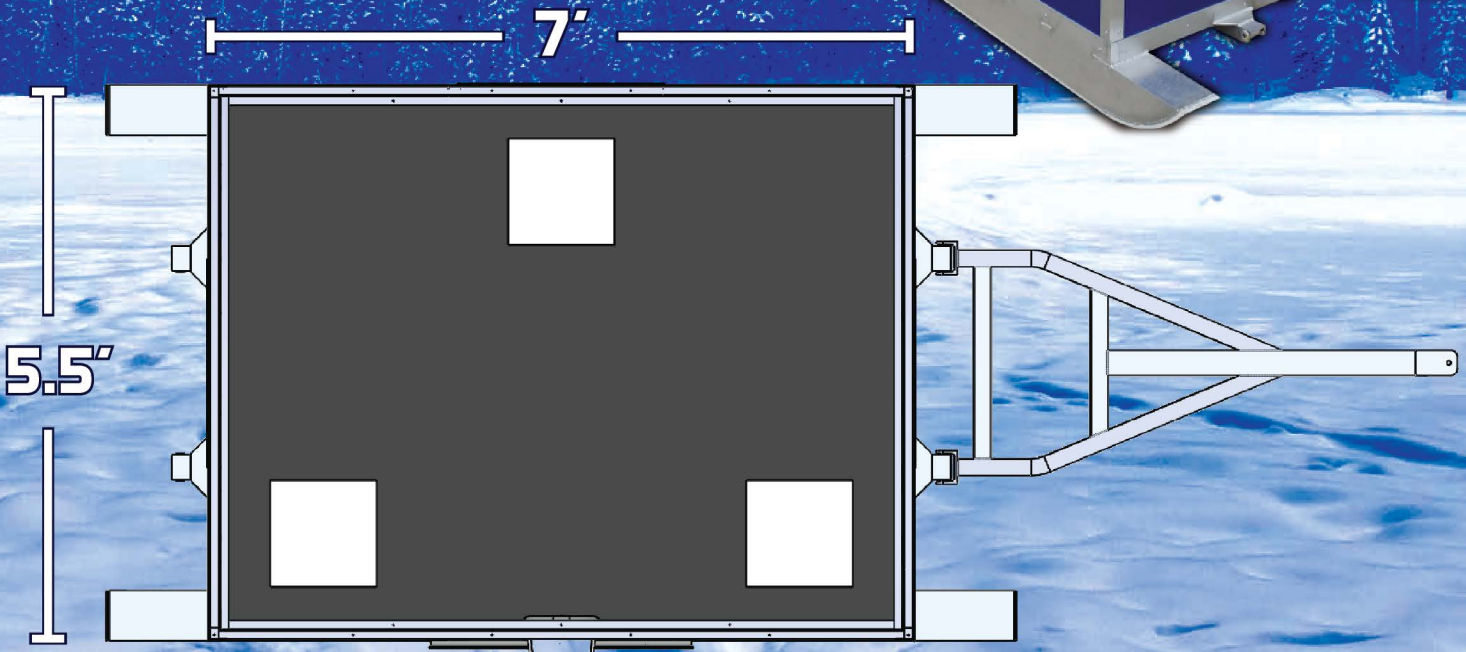

# STRYKER MSRP: \$6,250

The Stryker Ice House Skid is a one of a kind ice house. Moving to new locations and setting up has never been easier. The Stryker can take you places in deep snow that a wheel house cannot. Featuring a strong chassis and skis, it allows the Stryker to be pulled from either direction for maximum versatility and convenience.

- ▶ BUILT WITHOUT WOOD
- ▶ FIBERGLASS INTERIOR & EXTERIOR
- ▶ NO SEAMS
- ▶ GEL COAT FINISH
- ▶ 3 FISHING HOLES
- ▶ 4 WINDOWS
- ▶ 5½' X 7' LAYOUT
- ▶ STRONG, WELDED, CHASSIS

The all-aluminum frame is built without wood and seams. The aluminum studs are spaced perfectly so more catch covers can be added throughout the house. Weighing only 660 pounds, the Stryker Ice House Skid allows you to get on the ice earlier and later in the season. You can also pull the skid house from either direction which makes moving it faster and easier!